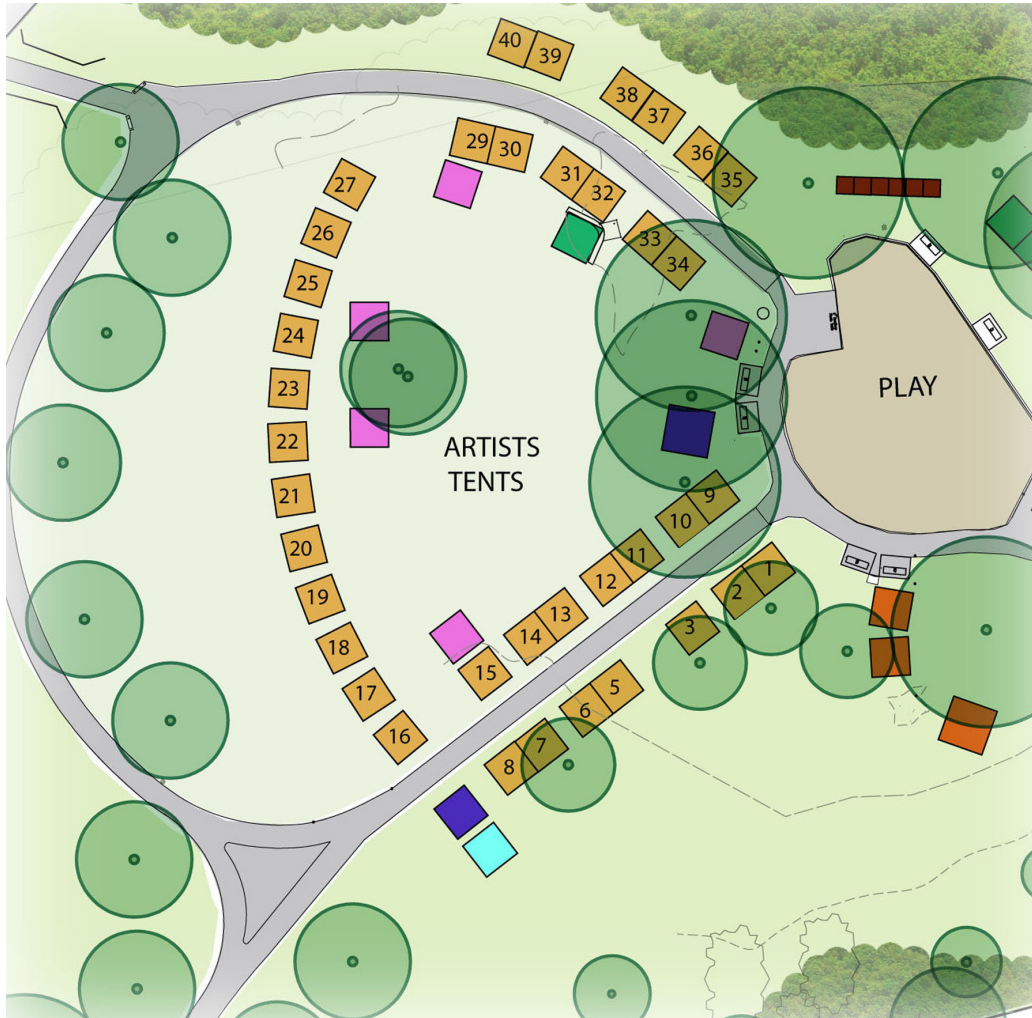

The mission of **McLean Project for the Arts (MPA)** is to exhibit the work of emerging and established artists from the mid-Atlantic region; to promote public awareness and understanding of the concepts of contemporary art; and to offer instruction and education in the visual arts. **MPA/Corcoran**, an educational partnership, offers art classes for children and adults taught by instructors from the **Corcoran College of Art + Design**. **MPA** also presents the **Art Reach** program for area schools, gallery talks, and day trips to area museums and galleries.

MPAartfest 2009 Artist Tent Assignments

1. Anne Barbieri	21. Susan Bikoff
2. J.J. Singh	22. Hilary Hachey
3. Susan Finsen	23. Cora Rupp
4. Unassigned	24. Cindy Grisdela
5. Joy Every	25. Jill Banks
6. Marty McGihon	26. Gisele Nimic
7. Julie Lansaw	27. Cherie Lester
8. Novie Trump	28. Unassigned
9. AnaMarie Paredes	29. Caleb Woodard
10. Eileen Olson	30. Betty Ganley
11. Laurie Fields	31. Elaine Elinsky
12. Michele Green	32. Val Mahan
13. OH. Jenna Klimchak	33. Curtis Woody
14. Karen Deans	34. Laura Peery
15. Bruce Fransen	35. Connie Slack
16. Marcia Staiger	36. Ben Keys
17. Mollie Vardell	37. Tavia Brown
18. Loren Rosenstein	38. Ann Marie Williams
19. Chris Monette Appleton	39. Thomas Bucci
20. Lori Katz	40. Jennifer Bernhard Hatfield

Parking and Directions

McLean Central Park is located at the intersection of Dolley Madison Boulevard (Rte. 123) and Old Dominion Drive. Convenient satellite parking will be available at Cardinal Bank located at the intersection of Dolley Madison Boulevard (Rte.123) and Beverly Road. From there, free and frequent shuttle bus service will ferry passengers to and from the event site. A drop-off area, including Handicap Access spaces, will be located in the parking areas at Dolley Madison Library and the McLean Community Center on Ingleside Avenue. On-site golf carts will provide assistance to event patrons on request. **Please do not park on neighborhood streets and there will be NO LEFT TURNS allowed onto Ingleside from Dolley Madison Blvd (Rte. 123 going toward Chain Bridge).** A rain-or-shine event, **MPAartfest** will move inside the McLean Community Center, adjacent to the park, in case of inclement weather.