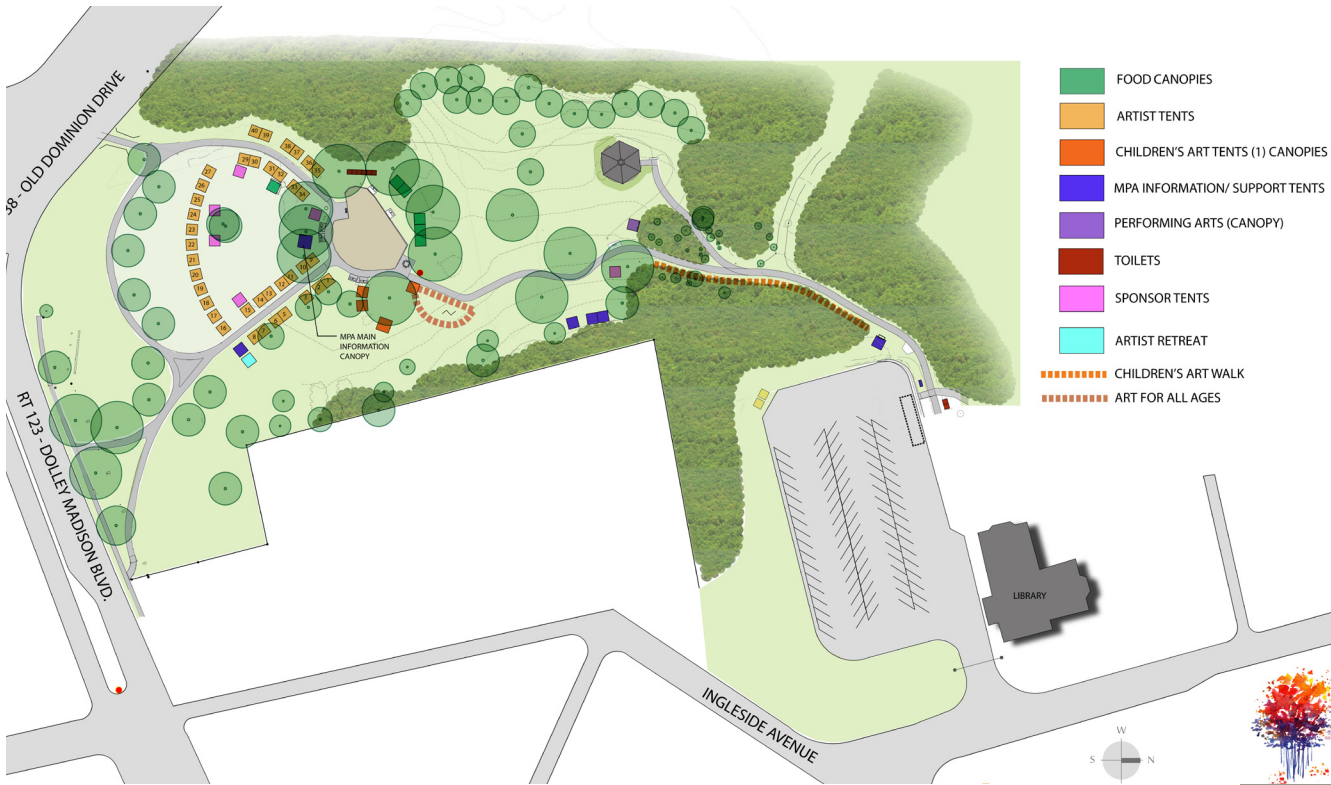

WELCOME TO MPAartfest! On October 4th, 2009 **MPAartfest** will transform **McLean Central Park** into a lively landscape of mini art galleries showcasing and offering for sale the work of a diverse group of 38 juried artists. **MPAartfest** includes activities to captivate art-lovers of all ages. Stroll through the **Children's ArtWalk**, sponsored by **McLean Community Foundation**, to experience the work of young artists from McLean area schools. Budding artists may create their own works of art at the **Children's ArtTent**, coordinated by **New Dominion Women's Club**. Visit the **Art For All Ages** display and watch live model drawing - you can even try it yourself. The Gazebo Stage will feature a variety of live performances throughout the day.

Sunday,
October 4, 2009
10am to 5pm
in McLean Central Park
www.mpaart.org

Schedule of Performances on the Gazebo Stage

- 10 - 11:45 Square Trio
- 12 - 1:45 Scott Ramminger and the CrawStickers
- 2 - 2:45 Members of the McLean Symphony
- 3 - 4:45 Musicians from the Potomac School

Parking and Directions

McLean Central Park is located at the intersection of Dolley Madison Boulevard (Rte. 123) and Old Dominion Drive. Convenient satellite parking will be available at Cardinal Bank located at the intersection of Dolley Madison Boulevard (Rte.123) and Beverly Road. From there, free and frequent shuttle bus service will ferry passengers to and from the event site. A drop-off area, including Handicap Access spaces, will be located in the parking areas at Dolley Madison Library and the McLean Community Center on Ingleside Avenue. On-site golf carts will provide assistance to event patrons on request. **Please do not park on neighborhood streets and there will be NO LEFT TURNS allowed onto Ingleside from Dolley Madison Blvd (Rte. 123 going toward Chain Bridge).** A rain-or-shine event, **MPAartfest** will move inside the McLean Community Center, adjacent to the park, in case of inclement weather.